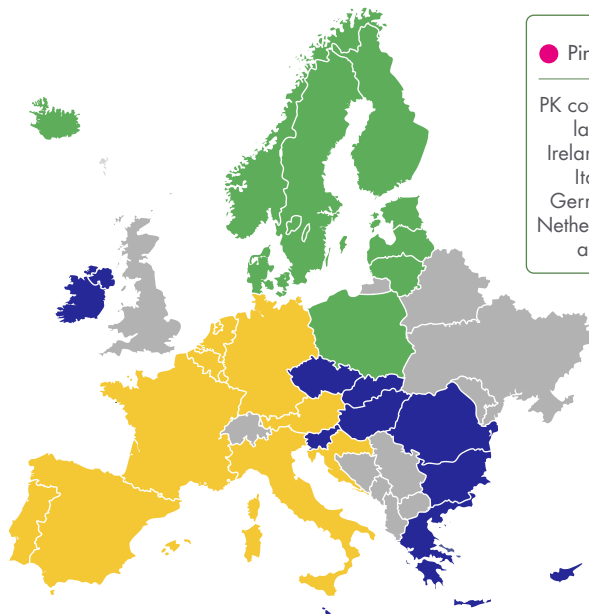

CHOOSING YOUR REGION

Clients must buy cups with the EU text in the official language(s) where they will be used.

We have grouped languages into four regions. Our product codes help identify yellow (YE), blue (BL), green (GR) or pink (PK) region cups.

● Pink region:

PK covers the official languages in Ireland (ROI & NI), Italy, Spain, Germany, Austria, Netherlands, Belgium and France.

● Yellow region - YE

Croatian - HR - hrvatski
Dutch - NL - Nederlands
French - FR - français
English - EN - English
Gaelic - GA - Gaeilge
German - DE - Deutsch
Italian - IT - italiano
Portuguese - PT - português
Spanish - ES – español

● Blue region - BL

Greek - EL - ελληνικά
Bulgarian - BG - български
Czech - CS - český
Slovak - SK - slovenčina
Slovenian - SL - slovenščina
English - EN - English
Gaelic - GA - Gaeilge
Hungarian - HU - magyar
Romanian - RO - româna
Maltese - MT – Malti

● Green region - GR

Estonian - ET - eesti
Latvian - LV - latviešu
Lithuanian - LT - lietuvių
English - EN - English
Gaelic - GA - Gaeilge
Finnish - FI - suomi
Swedish - SV - svenska
Danish - DA - dansk
Polish - PL - polski
Icelandic - IS - Íslenska
Norwegian - NO – Norsk

● Pink region - PK

Dutch - NL - Nederlands
French - FR - français
Gaelic - GA - Gaeilge
English - EN - English
Italian - IT - italiano
German - DE - Deutsch
Spanish - ES – español

Hot cups & 96-Series PLA cold cups

White double wall hot cups & 76-Series PLA cold cups