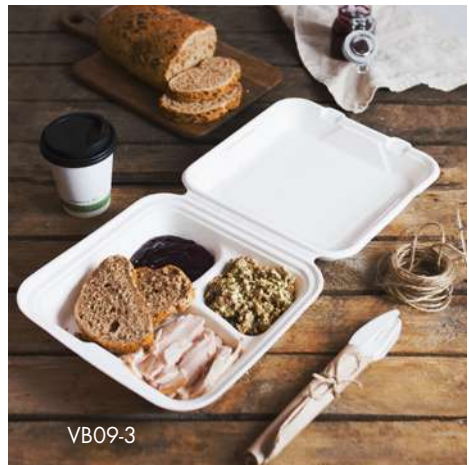

BAGASSE TAKEAWAY BOXES

Compostable hinged takeaway boxes made from reclaimed sugarcane. Sturdy, economic and available in a range of sizes. Ideal for hot or cold foods. Bagasse is a natural material, allowing hot food to breathe and stay crispy and crunchy.

Code	Product	Case qty
B005	5in / 130mm bagasse burger box	500
B003	6in / 150mm bagasse burger box	500
B001	7 x 5in / 185 x 130mm regular bagasse clamshell	500
VW-BP7	7 x 7in / 160 x 170 mm bagasse clamshell	500
VA-SH89	9 x 6in / 225 x 155mm large bagasse clamshell	200
B002	9 x 6in / 245 x 155mm two compartment bagasse clamshell	200
VB08	8in / 205mm square bagasse lunch box	200
VB09R	9 x 8in / 240 x 205mm bagasse lunch box	200
VB09-3	9in / 235mm 3-compartment bagasse lunchbox	200
VB12	12 x 6in / 310 x 145mm bagasse clamshell	250
VB08-SR	8in/205mm square source-reduced bagasse lunch box	200
HW-B003	6in / 150mm heavyweight bagasse burger box	500
HW-B001	7 x 5in/ 185 x 130mm heavyweight bagasse clamshell	500
HW-VA-SH89	9 x 6in / 225x155mm heavyweight bagasse clamshell	200
VW-C2	Medium bagasse chip tray (7 x 5in)	500